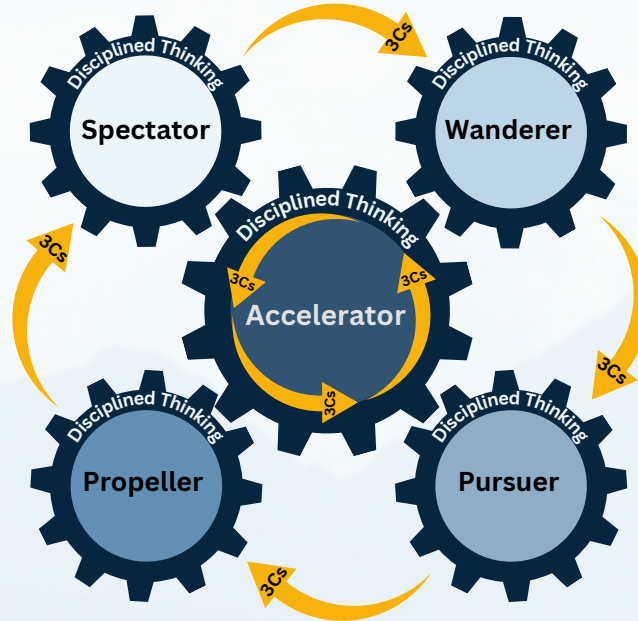

The Leader Persona Pathway

Disciplined Thinking + 3Cs Process = Faster Results

Spectator

Has goals and dreams, but no real path for implementation.

Wanderer

Taking action, but lacking vision and focus.

Pursuer

Making progress, but no real approach for efficiency and effectiveness.

Propeller

Actively implementing on the right path, but still falling short of putting it all into high gear.

Accelerator

You've become the POWERHOUSE Leader. Your career and company are now moving forward at full speed.